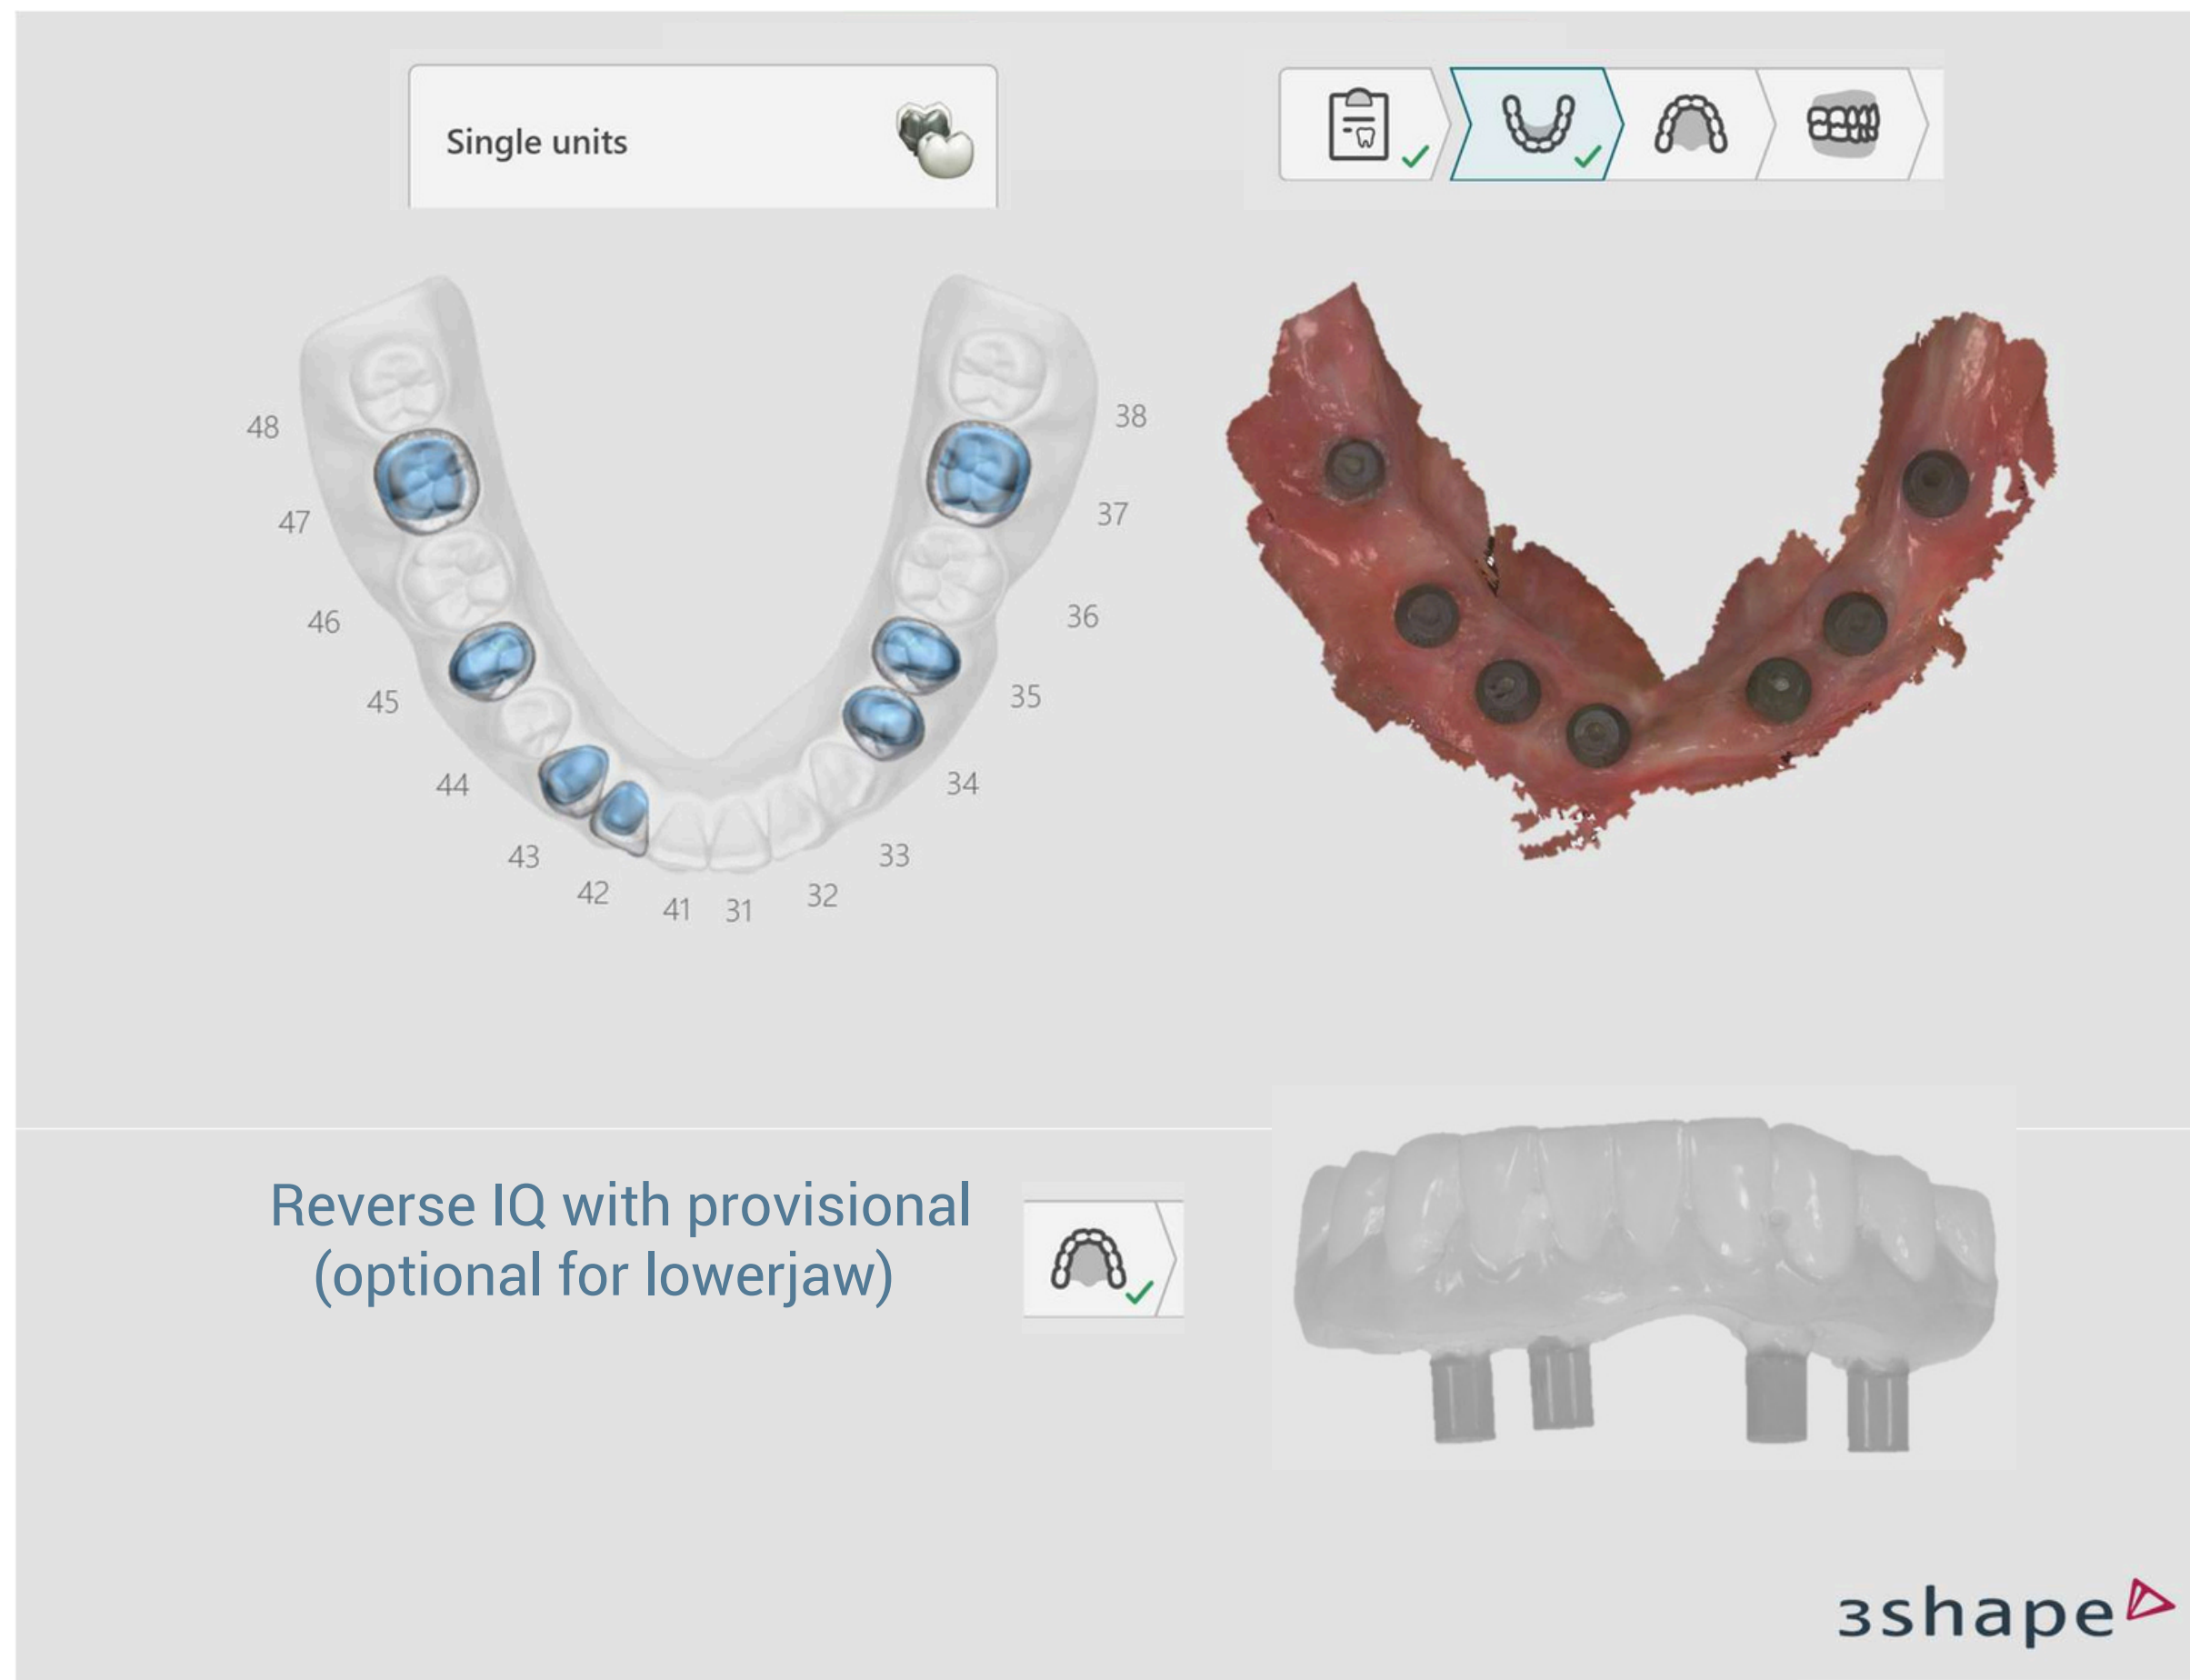

Scans

3Shape TRIOS

For:
Temporary prostheses on implants
Provisional Denture

Temporary prostheses on implants

3Shape TRIOS

Case N°1

preliminary - provisional scans

Case n°2

One Shot IQ with Soft Tissues

Case n°3

Scan Flag IQ scans one + two

Case n°4

Scan Flag scans three + four

Protesi Mobili

3Shape TRIOS

Case N°1

preliminary - with relined denture

Case n°2

One Shot IQ with Soft Tissues

Case n°3

Scan Flag IQ scans one + two

Case n°4

Scan Flag scans three + four

Tutorial