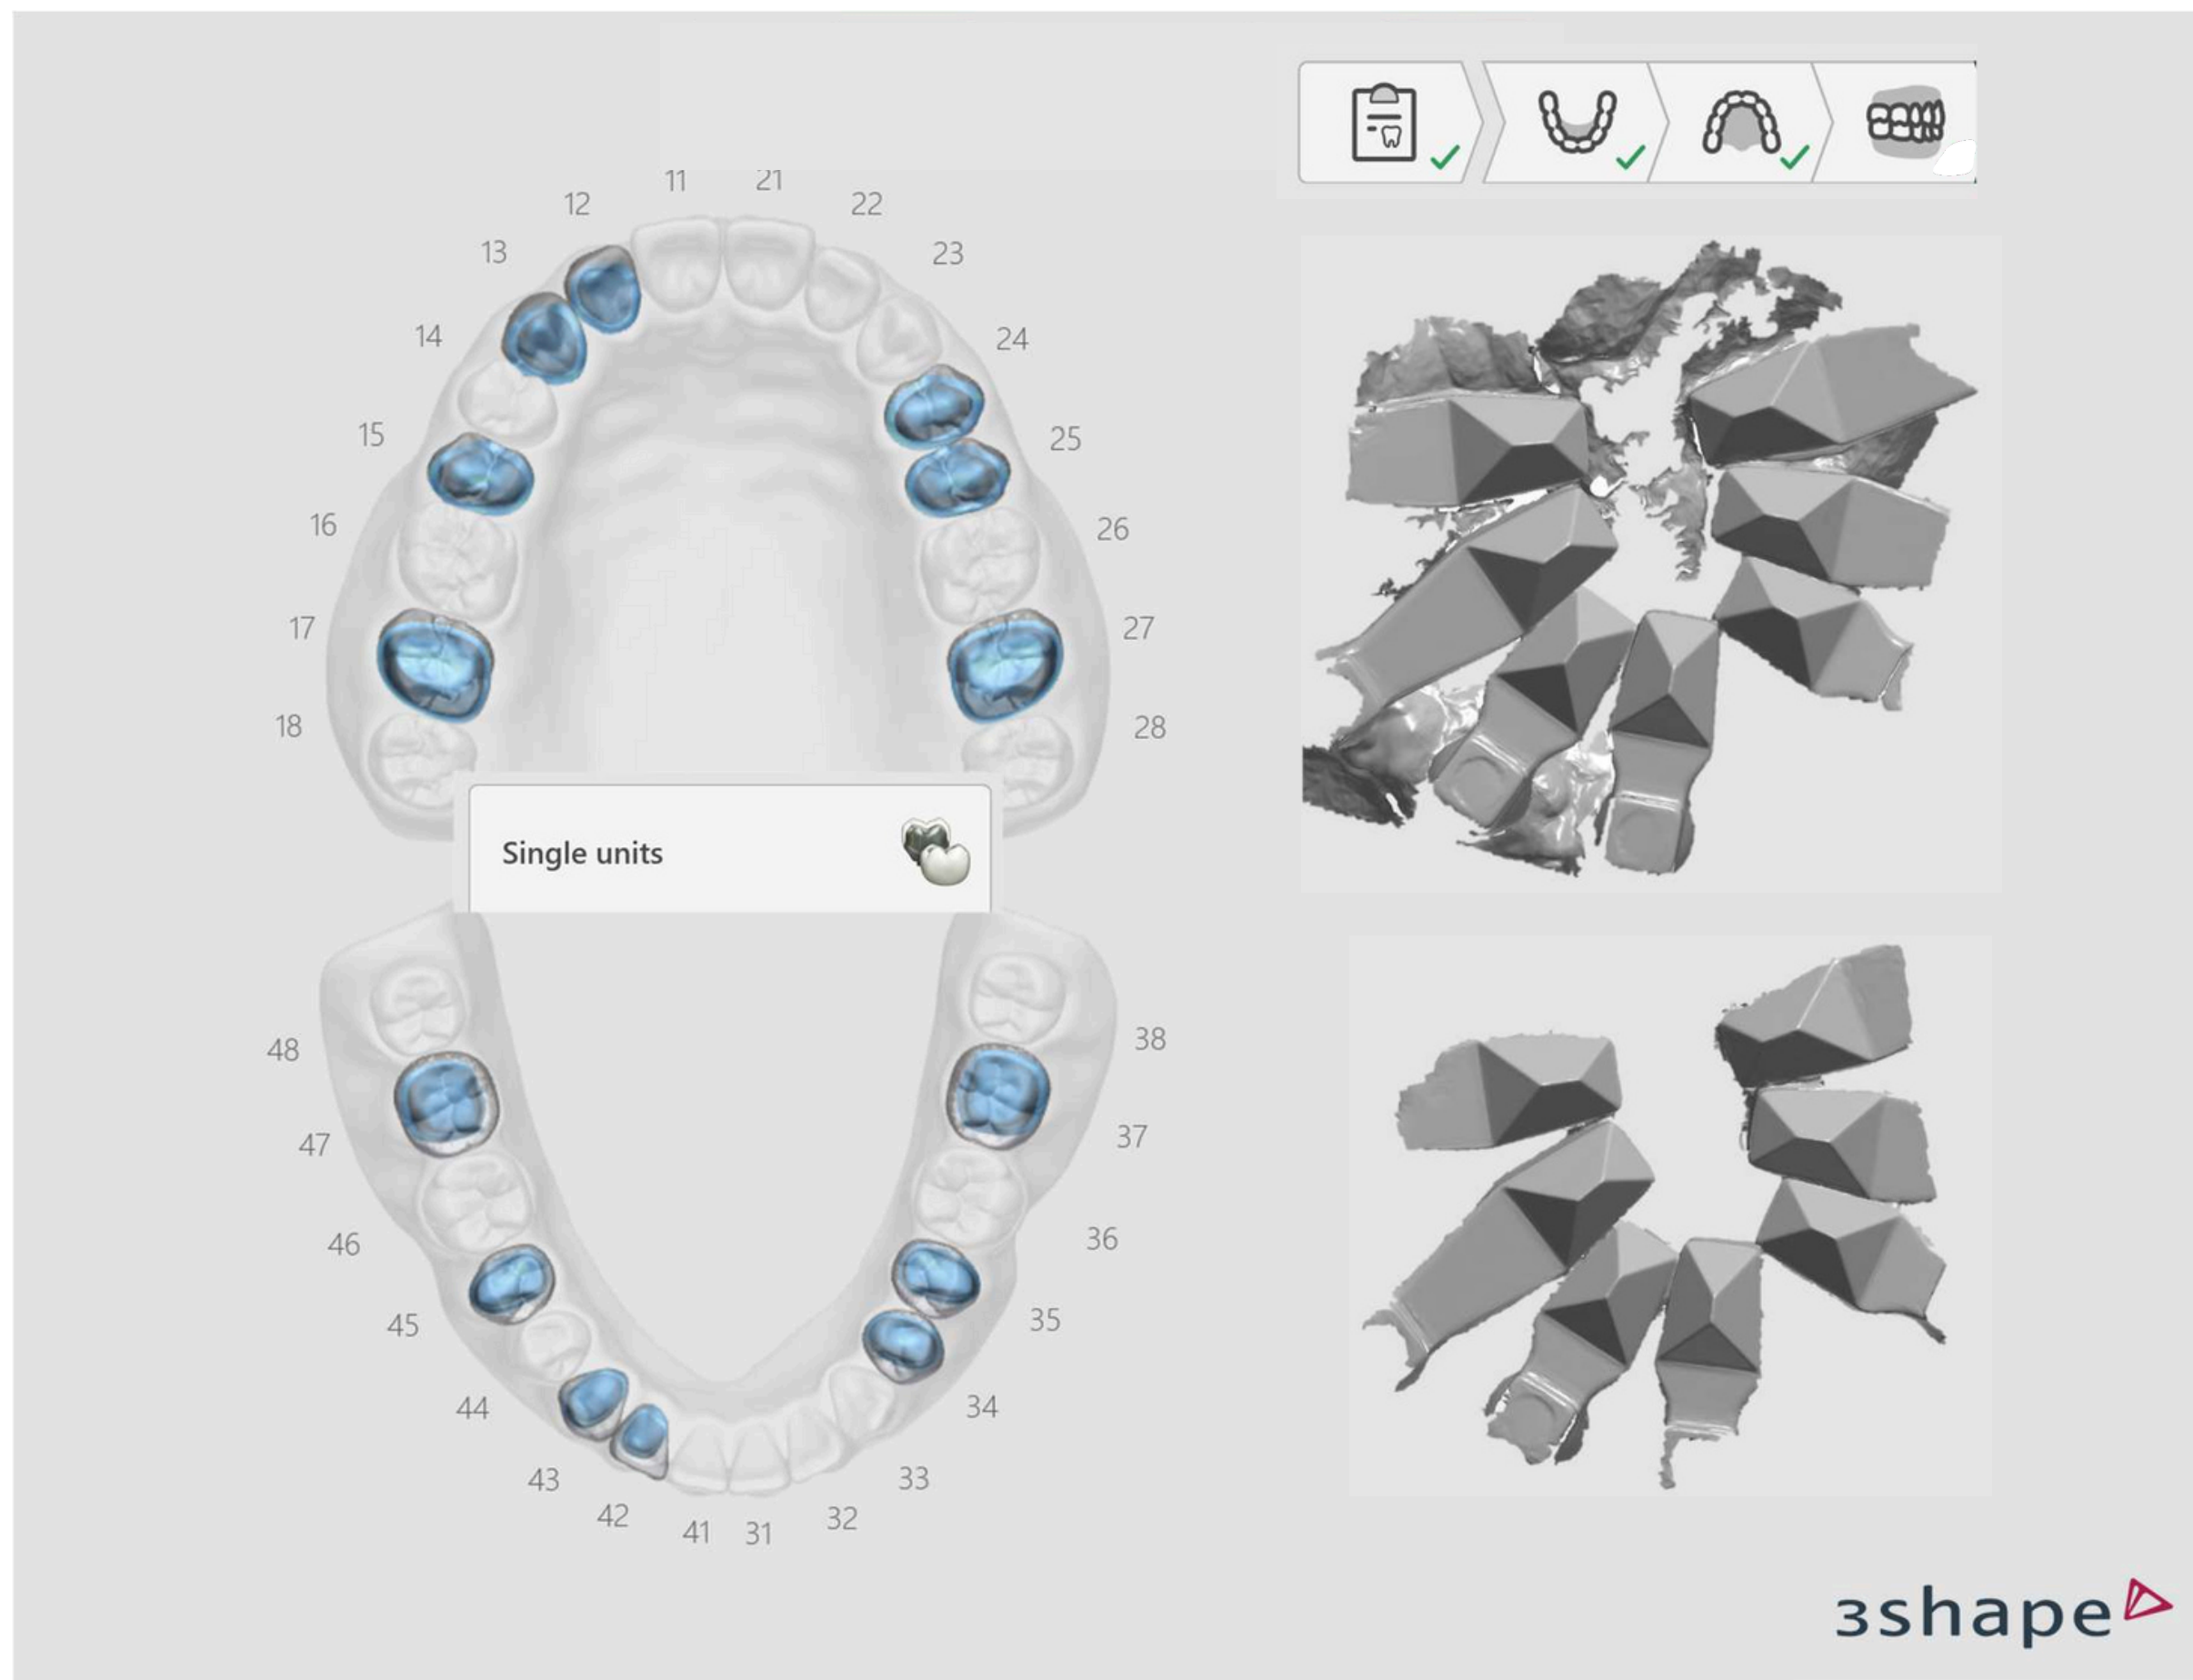

Scans

3Shape TRIOS

For:
Temporary prostheses on implants
Provisional Denture

Temporary prostheses on implants

3Shape TRIOS

Case N°1

preliminary - provisional scans

Case n°2

One Shot IQ with Soft Tissues

Case n°3

Scan Flag IQ scans one + two

Case n°4

Scan Flag scans three + four

Protesi Mobili

3Shape TRIOS

Case N°1

preliminary - with relined denture

Case n°2

One Shot IQ with Soft Tissues

Case n°3

Scan Flag IQ scans one + two

Case n°4

Scan Flag scans three + four

Tutorial